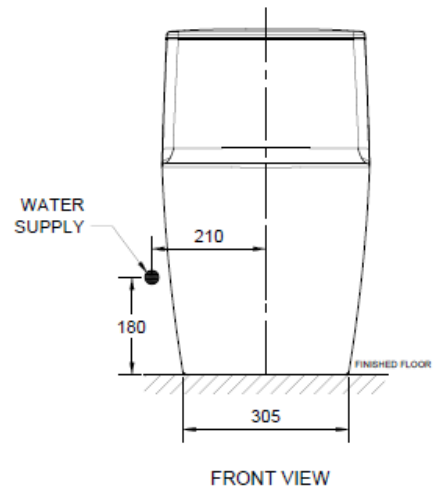

Acacia SupaSleek

One Piece Toilet
CL20075-6DASGCBT

FEATURES

- Double Vortex Wash Down
- Aqua Ceramic and Comfort Clean
- Water Saving
- Rimless
- Easy to Clean
- CrystaSleek Seat & Cover

SPECIFICATIONS

- Flushing Type: Dual Flush 2.6/4 Litres per flush
- Push Button: Top push
- Outlet type: P-trap & S-trap with Plastic Connector
- Bowl shape: Elongated
- Roughing in: S-trap 305 mm., P-trap 190 mm
- Overall Dimensions: W385mm x L747mm x H634mm
- Height to rim: 390 mm
- Material: Vitreous China

COLOR AVAILABILITY

- White only (0)

INCLUDED COMPONENTS

- Slow closing seat & cover
- Dual tank fitting set
- S-trap connector
- L-shape floor fixing set
- Plastic side cover
- Stop valve
- Installation Manual

SHIPPING WEIGHT

- Net Weight: 49.2 KG
- Gross Weight: 58.7 KG

STANDARDS CRITERIA

- TIS-792:2001
- GB 6952-2005
- PNS 156:2010
- MS 1522:2007
- SS 378-1996
- ASME-A112.19.2-2008

DIMENSIONAL DRAWING

This document is the property of American Standard. It can neither be reproduced, nor communicated, without authorization.