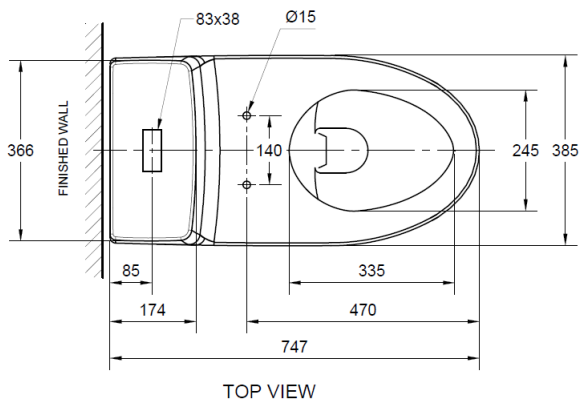

Acacia SupaSleek

One Piece Toilet
CL20075-6DASGCBT

FEATURES

- Double Vortex Wash Down
- Aqua Ceramic and Comfort Clean
- Water Saving
- Rimless
- Easy to Clean
- CrystaSleek Seat & Cover

SPECIFICATIONS

- Flushing Type: Dual Flush 2.6/4 Litres per flush
- Push Button: Top push
- Outlet type: P-trap & S-trap with Plastic Connector
- Bowl shape: Elongated
- Roughing in: S-trap 305 mm., P-trap 190 mm
- Overall Dimensions: W385mm x L747mm x H634mm
- Height to rim: 390 mm
- Material: Vitreous China

COLOR AVAILABILITY

- White only (0)

INCLUDED COMPONENTS

- Slow closing seat & cover
- Dual tank fitting set
- S-trap connector
- L-shape floor fixing set
- Plastic side cover
- Stop valve
- Installation Manual

SHIPPING WEIGHT

- Net Weight: 49.2 KG
- Gross Weight: 58.7 KG

STANDARDS CRITERIA

- TIS-792:2001
- GB 6952-2005
- PNS 156:2010
- MS 1522:2007
- SS 378-1996
- ASME-A112.19.2-2008

DIMENSIONAL DRAWING

This document is the property of American Standard. It can neither be reproduced, nor communicated, without authorization.