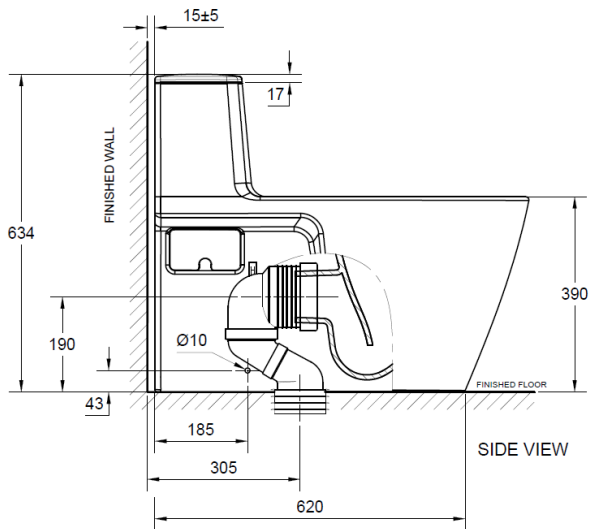

Acacia SupaSleek

One Piece Toilet
CL20075-6DASGCBT

FEATURES

- Double Vortex Wash Down
- Aqua Ceramic and Comfort Clean
- Water Saving
- Rimless
- Easy to Clean
- CrystaSleek Seat & Cover

SPECIFICATIONS

- Flushing Type: Dual Flush 2.6/4 Litres per flush
- Push Button: Top push
- Outlet type: P-trap & S-trap with Plastic Connector
- Bowl shape: Elongated
- Roughing in: S-trap 305 mm., P-trap 190 mm
- Overall Dimensions: W385mm x L747mm x H634mm
- Height to rim: 390 mm
- Material: Vitreous China

COLOR AVAILABILITY

- White only (0)

INCLUDED COMPONENTS

- Slow closing seat & cover
- Dual tank fitting set
- S-trap connector
- L-shape floor fixing set
- Plastic side cover
- Stop valve
- Installation Manual

SHIPPING WEIGHT

- Net Weight: 49.2 KG
- Gross Weight: 58.7 KG

STANDARDS CRITERIA

- TIS-792:2001
- GB 6952-2005
- PNS 156:2010
- MS 1522:2007
- SS 378-1996
- ASME-A112.19.2-2008

DIMENSIONAL DRAWING

This document is the property of American Standard. It can neither be reproduced, nor communicated, without authorization.